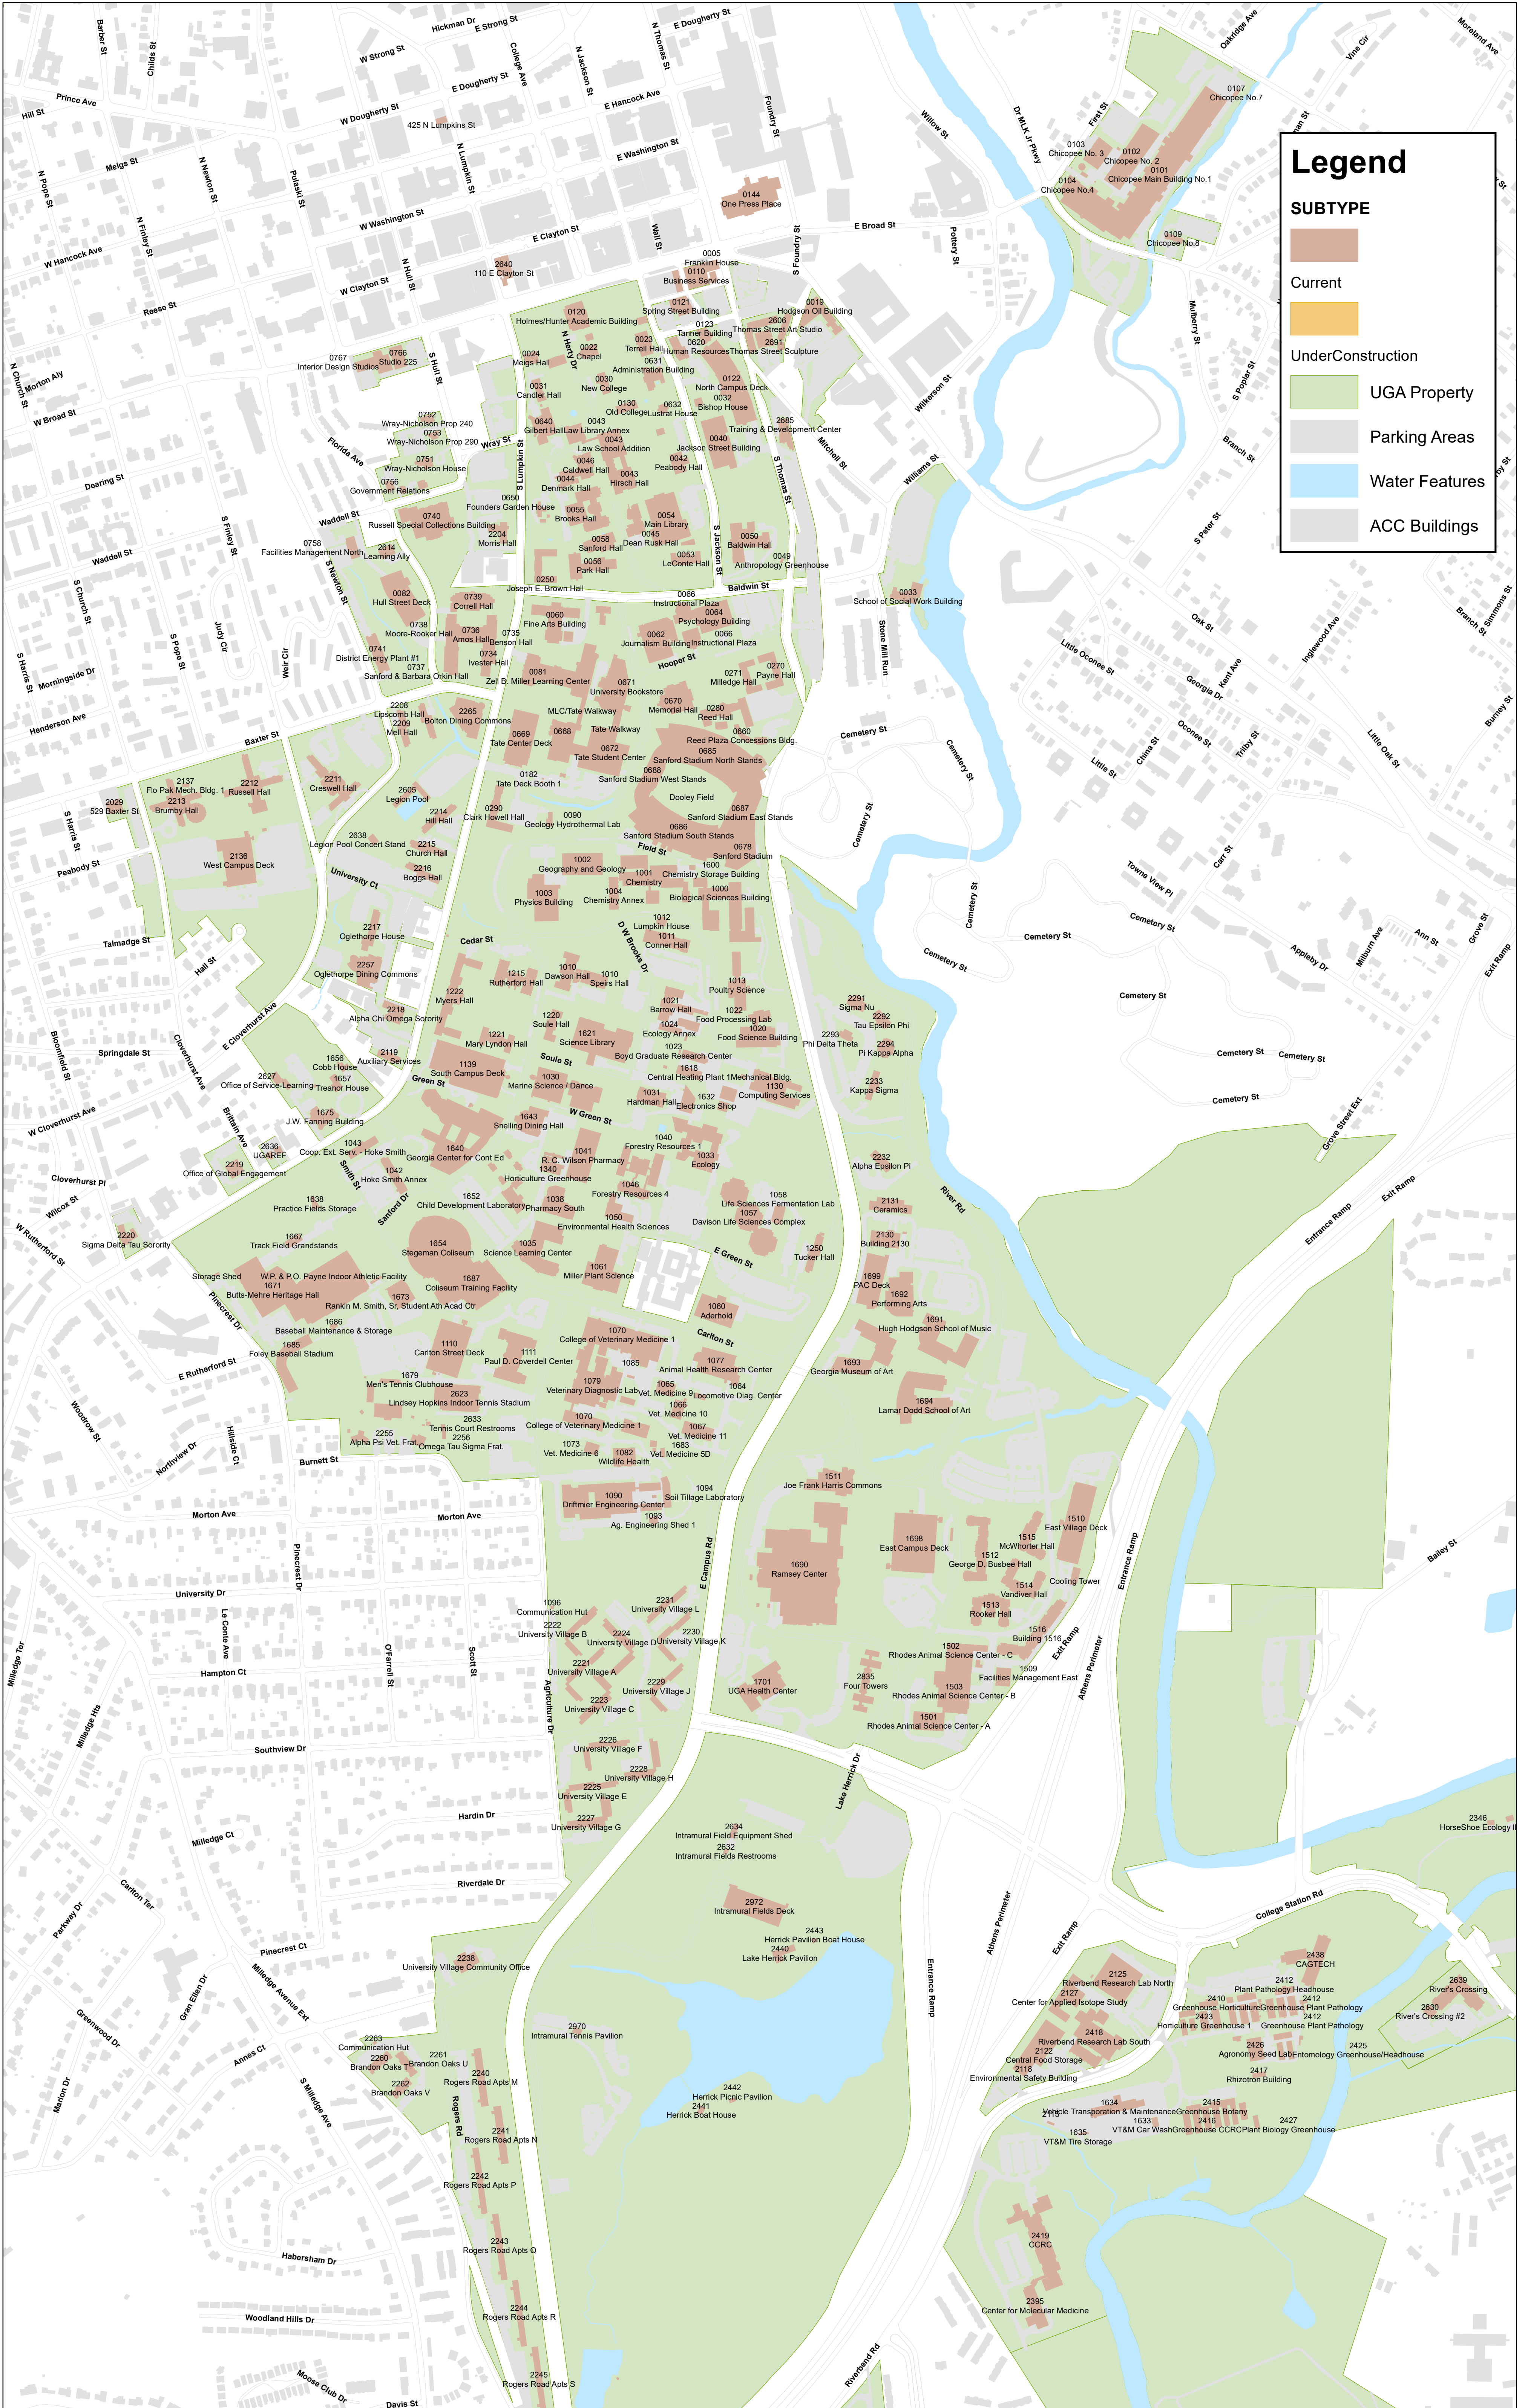

# Main Campus Buildings Map

September 2, 2020

UNIVERSITY of GEORGIA

### Legend

**SUBTYPE**

- Current
- Under Construction
- UGA Property
- Parking Areas
- Water Features
- ACC Buildings